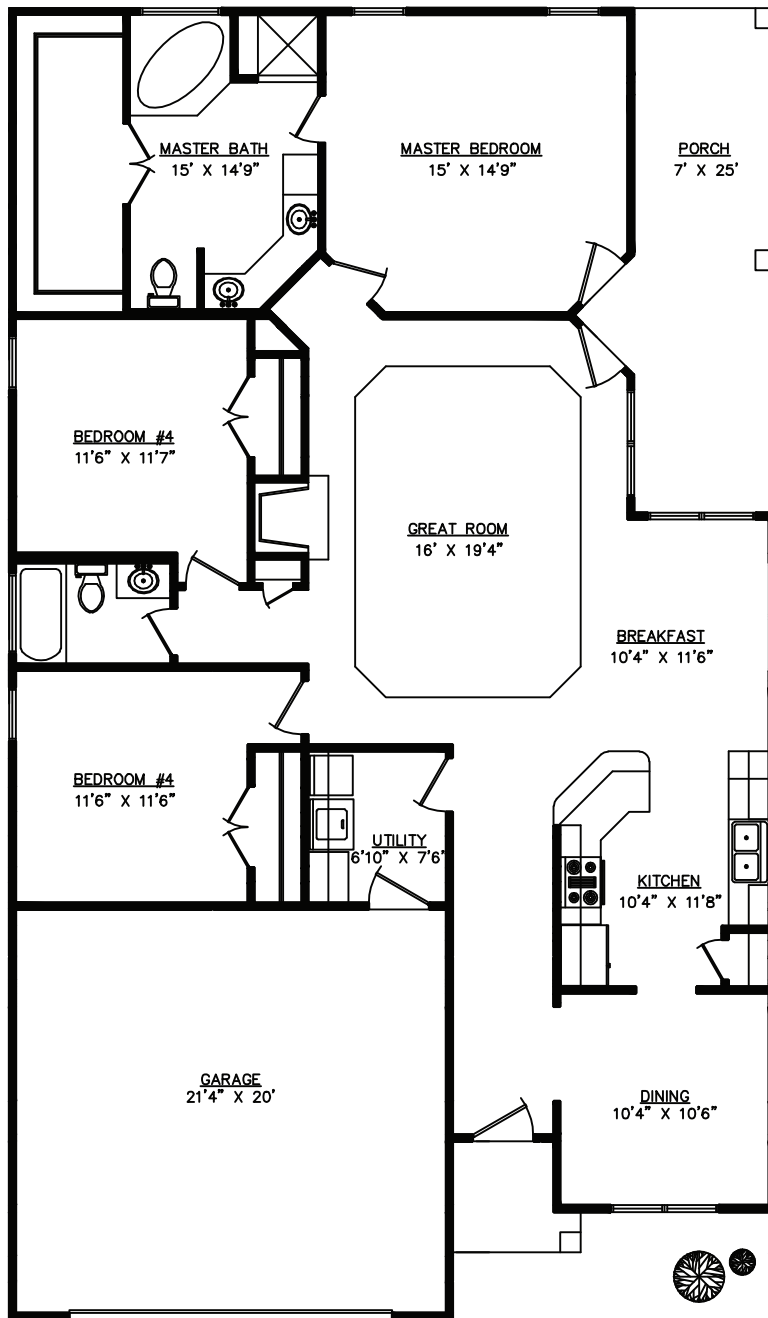

# 1823

sq ft

**L**uxury amenities will include; Energy Star rated construction, granite counter tops, hardwood flooring, covered patios or decks, high ceilings, crown molding throughout, upgrade stainless steel appliances, all brick, architectural roofs, large walk in closets and open living spaces.